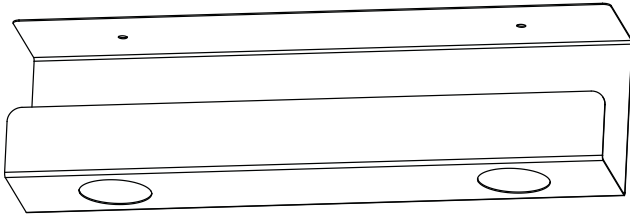

SKU: DESK-AC06-2C

Under Desk Cable Management Tray (x2)

PACKAGE CONTENTS

A (x2) Tray	B (x4) Screw

For Softer Wood or Particle Board Desk
Hold the tray (A) to the desired location, and secure using screws (B). Screws are self tapping and will thread directly into the desktop.

For Hard Wood Desk
Hold the tray (A) to the desired location and mark drilling locations with a pencil. Drill pilot holes using a 1/8" (or 3mm) drill bit, then secure the tray to the desk using screws (B).