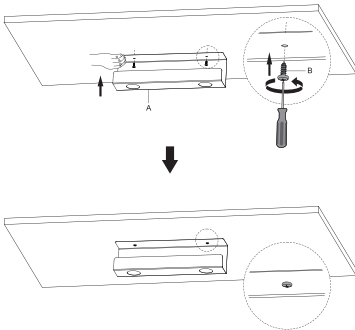

SKU: DESK-AC06-2C

Under Desk Cable Management Tray (x2)

PACKAGE CONTENTS

A (x2) Tray	B (x4) Screw

For Softer Wood or Particle Board Desk
Hold the tray (A) to the desired location, and secure using screws (B). Screws are self tapping and will thread directly into the desktop.

For Hard Wood Desk
Hold the tray (A) to the desired location and mark drilling locations with a pencil. Drill pilot holes using a 1/8" (or 3mm) drill bit, then secure the tray to the desk using screws (B).